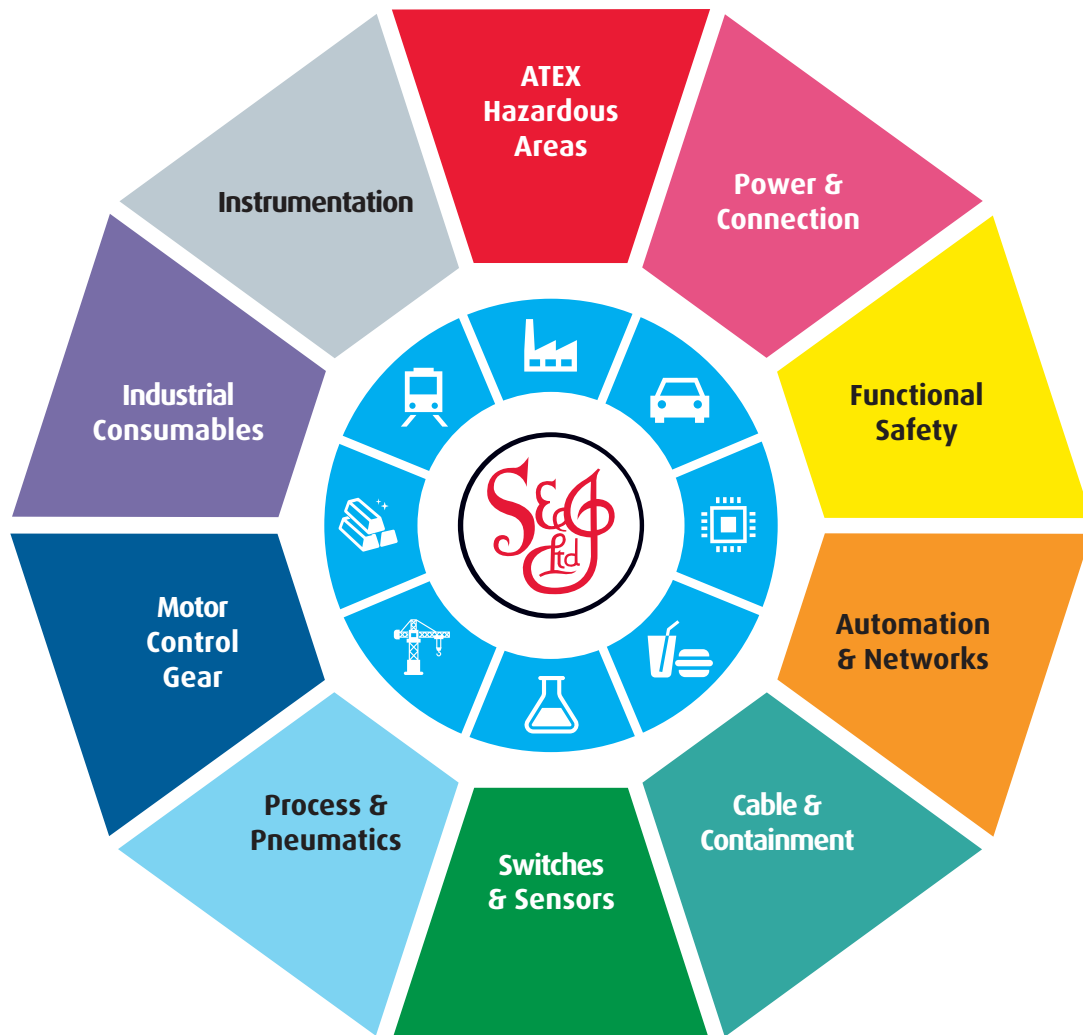

**SCATTERGOOD
& JOHNSON LTD**
ELECTRICAL ENGINEERING & FLUID CONTROL DISTRIBUTORS

Est.1899

At Scattergood & Johnson Ltd, we pride ourselves on being a technical distributor to specialist industries.

Working with a range of quality product manufacturers across a number of specialist markets, we are not your average 'box shifter' - we are your technical and supply chain partner.

We fully support every product we sell - for free! Our internal team and external sales engineers can answer any product or application question, no matter the complexity.

Backing up this technical ability is a range of 50,000+ products available from stock for nationwide next day delivery (same day if required!), or you can collect what you need from any of our trade counters around the UK.

Select your specialist interest below to learn more about how we can help.

Online, In Branch and On the Road - Scattergood & Johnson Ltd, there when you need us.

www.scatts.co.uk