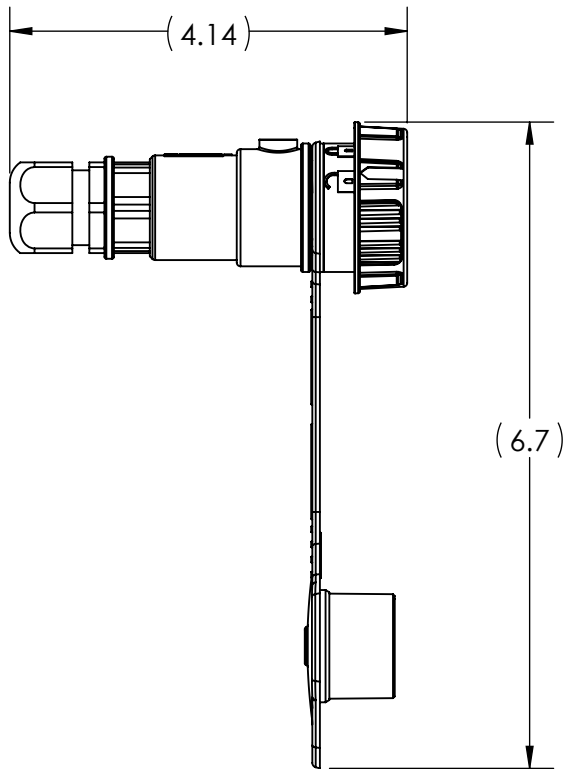

**CABLE RANGE = 10mm TO 14mm  
(SMALLER DIAS AVAILABLE ON REQUEST)**

|   |  |   |       |                            |
|---|--|---|-------|----------------------------|
| TOLERANCES UNLESS OTHERWISE SPECIFIED   |  | <br>A COMPANY OF MARÉCHAL ÉLECTRIC |       |                            |
| MACHINED SURFACES $\sqrt[125]{\text{MAX}}$<br>GROUND SURFACES $\sqrt[32]{\text{MAX}}$<br>ANGLE TOLERANCE $\pm 1^\circ$<br>REMOVE BURRS & SHARP EDGES TO .015 MAX. | <b>ENGLISH</b><br>$0.X \pm 0.05$<br>$0.XX \pm 0.01$<br>$0.XXX \pm 0.005$ |   |       | DRAWN                      |
|  DIMENSIONS SHOWN IN OVALS ARE INSPECTION DIMENSIONS.                          |  | DATE:   | SCALE | DRAWING TITLE:             |
|   |  | SHEET: 1 OF 1   | NTS   | <b>PNCX COUPLER SOCKET</b> |
|   |  | PART NUMBER   |       | REVISION                   |
|   |  | <b>06E3007</b>  |       |                            |