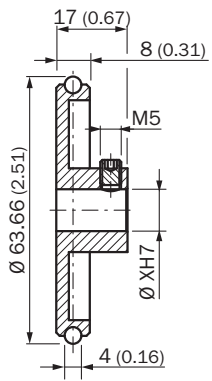

Dimensional drawing (Dimensions in mm (inch))