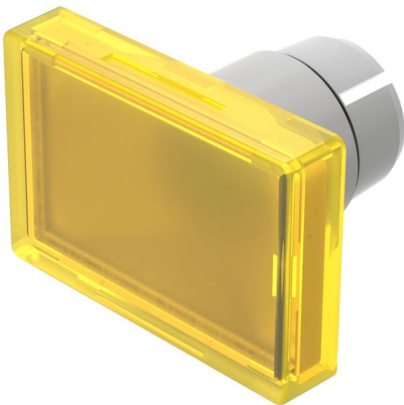

EAO – Your Expert Partner for Human Machine Interfaces

22-903.4 - Lens

22-903.4 - Lens

Attention: The preview is based on a sample product. This can differ from your current configuration.

Attribute

Dimension	17 mm x 25.5 mm
Lens colour	Yellow
Lens illumination	illuminative
Lens material	Plastic
Lens optics	transparent
Lens shape	flush
Weight	0.003 kg