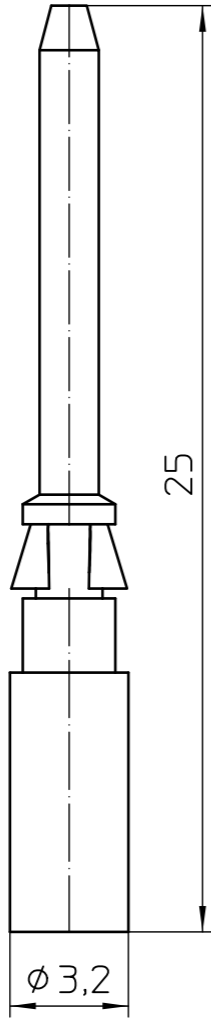

General Information

- Simplified representation
- Document excluded from change process
- Linear dimensions [mm]

 DIN A3	document-No. / RI	00773028 / 01	date	05.02.2018	scale	5:1
	ident.-No.	1674927	document-type	TECDOC 2D_Productdrawing		
page 1	of 1	description				
CK1,6-ED-2,50ST AU						

1

2

3

4

5

6

A

B