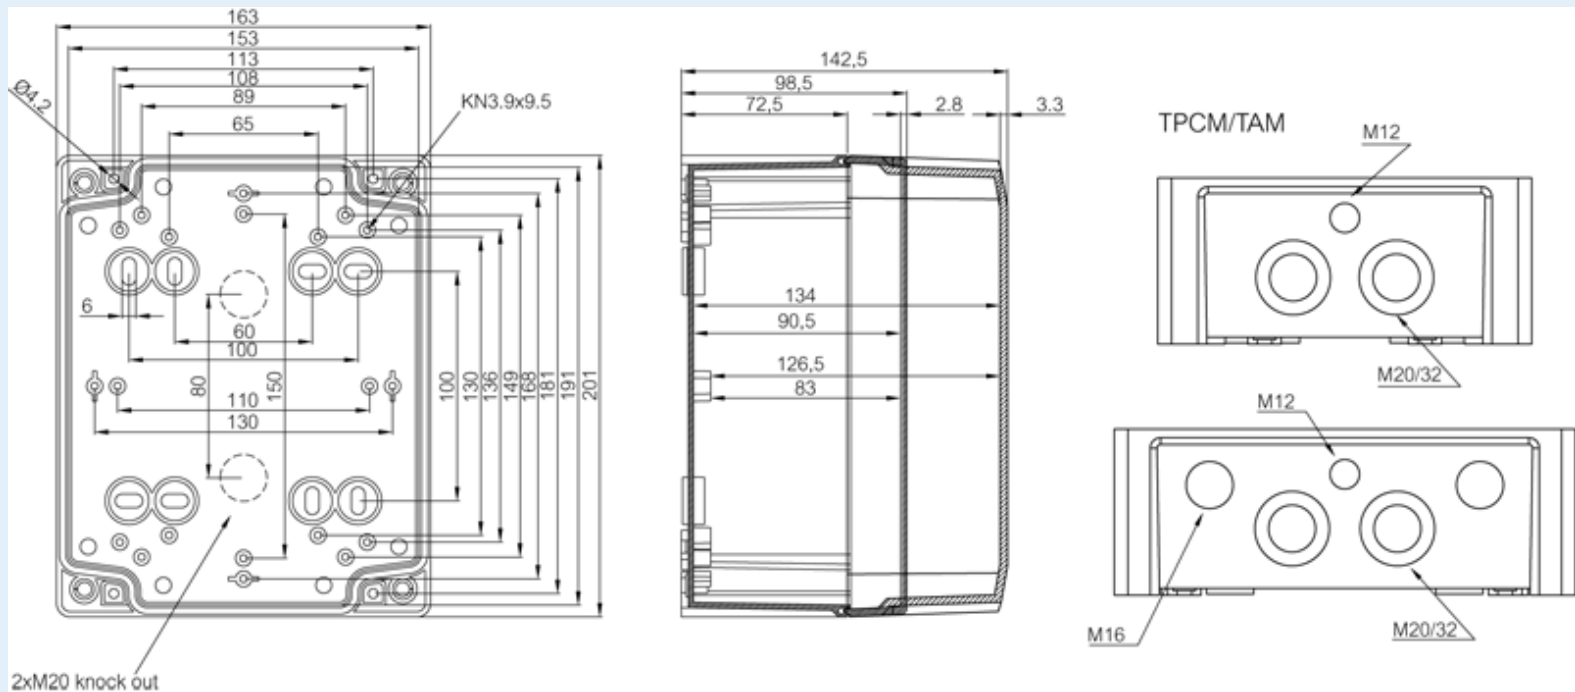

TPC 201610

Sample image

Order symbol : TPC 201610

Product nr : 5824001

Description : Enclosure, PC

Remarks : Grey cover

EAN : 6418074086648

El. number :

- Finland : 3424371
- Denmark : 8212052097

Dimensions :	Height	Width	Depth
mm :	201	163	99
inch :	7.91	6.42	3.9

Materials :

Material :	Polycarbonate
Base colour :	RAL_7035

Accessories :

ARH 2320	DIN-35 Mounting rail, for enclosures: (180 x 35 x 7.5)
MP 2016	Mounting plate, for enclosures: (155 x 140 x 1.5)
DH-3	DIN-35 Mounting rail, for enclosures: (140 x 35 x 7.5)
FP 10674	Wall fastening lug (2 pcs) incl. screws (40 x 88 x 14)

Cover colour : RAL 7035 -light grey

Gasket material : Polyurethane

Temperatures :

Temperature °C (continuous) : -40 ... 80

Temperature °F (continuous) : -40 ... 175

Ratings :

Ingress protection (EN 60529): IP65;