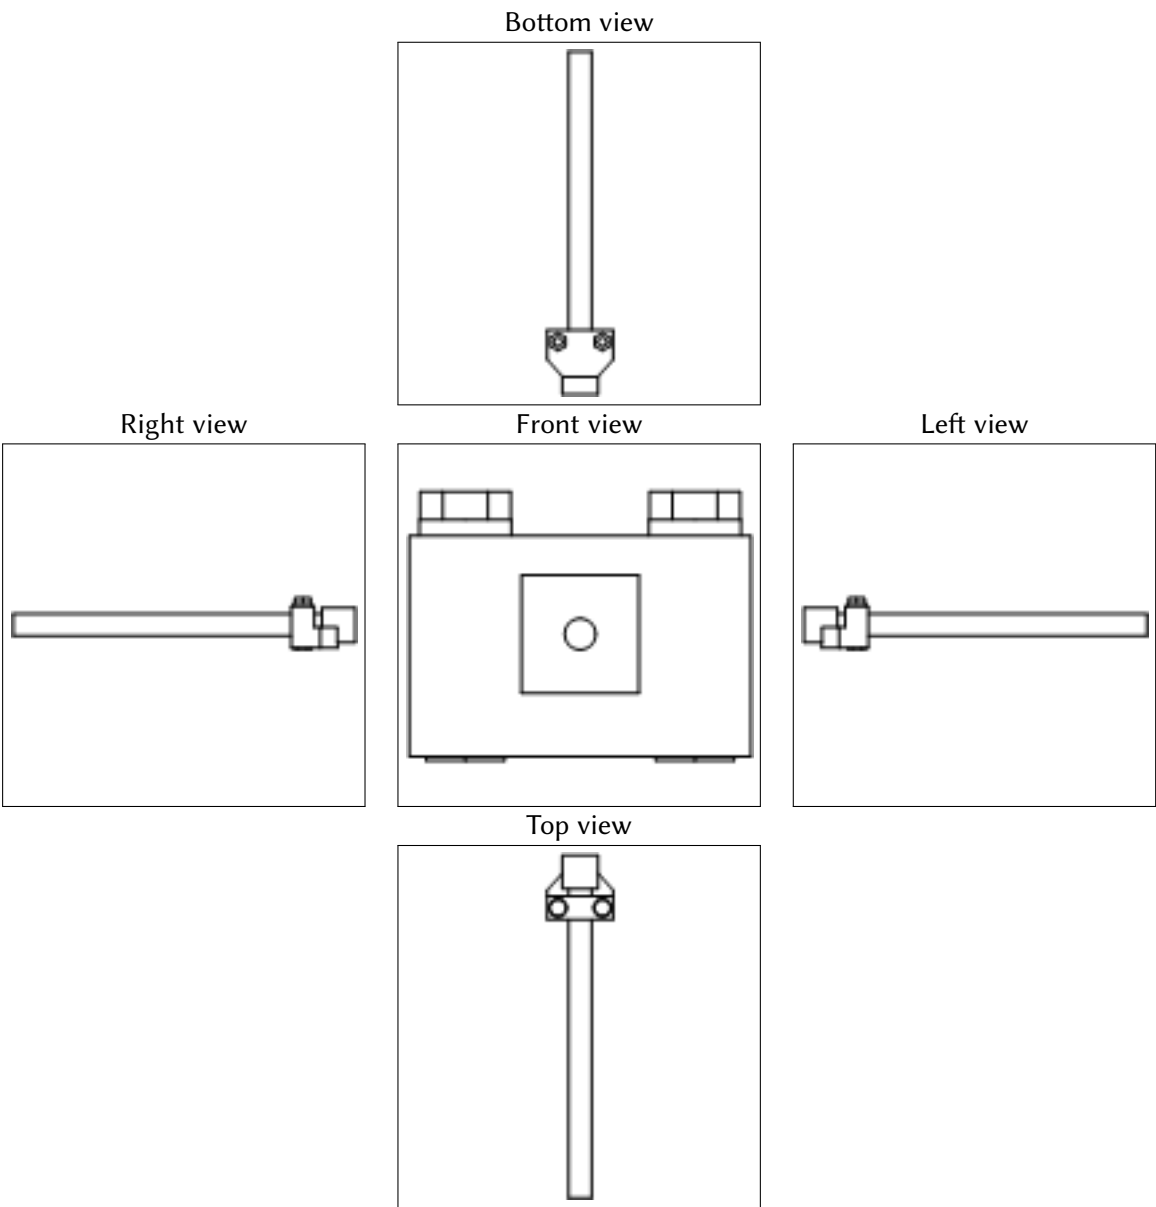

Contents

	Page
1 2D Views	2
2 Configuration settings	3
3 Contact information	4

1 2D Views

2 Configuration settings

Configuration	
Part Number	27993015
Description	Switch operating shaft 15x15x200 mm

Bill of Materials Data	
Manufacturer	SOCOMECC
Description	Switch operating shaft 15x15x200 mm
Part Number	27993015
Section	15x15
Type	C