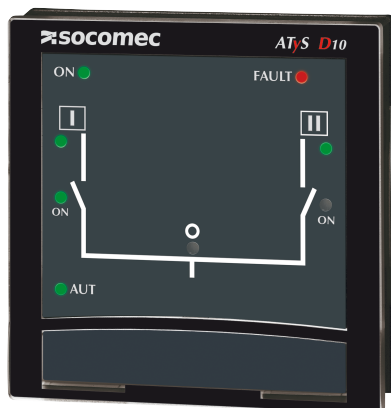

95992010

Remote interface D10 ATyS p M

Strong points

- Safe voltage
- Easy to install

General characteristics

- Degree of protection: IP21
- Operating temperature range -10 to +55°C
- Maximum cable length: 3 m

Compliance with standards

- CE conformity

Access to resources (ex: manuals)

To display source availability and position indication on the front of a panel when the ATyS automatic transfer switch is enclosed.

The remote interface is powered directly from the ATyS M via the RJ45 connection cable.

- D10

To display source availability and position indication on the front panel of an enclosure.

- D20

In addition to the functions of the D10, the D20 displays measurements and enables control and configuration from the front of the display panel. Door mounting 2 holes Ø 22.5.

Connection to the ATyS M via socket and unshielded RJ45 cable. Cable not provided.

Technical Characteristics

| | |
|-------------|---------------------------|
| Weight [kg] | 0.18 |
| Type | Remote interface ATyS D10 |