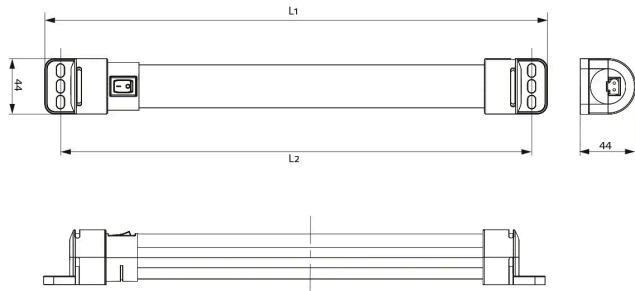

Article number	Device name	Usage	Color	AC/DC	Design	Depth
244358	Extension cable with female and male connectors for daisy chain wiring	Daisy chain	Female/male connectors: white|cable: white	DC	Extension cable 2 x 1.5 mm² with female and male connectors	1000 mm
244359	Extension cable with female and male connectors for daisy chain wiring	Daisy chain	Female/male connectors: white|cable: white	DC	Extension cable 2 x AWG 16 with female and male connectors	1000 mm

TECHNICAL DRAWINGS