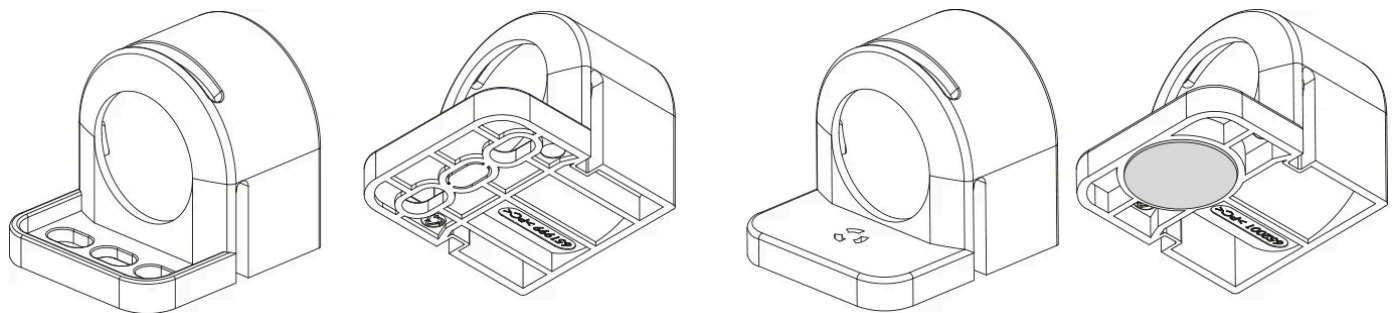

Article number	Device name	Usage	Color	AC/DC	Design	Depth
244358	Extension cable with female and male connectors for daisy chain wiring	Daisy chain	Female/male connectors: white|cable: white	DC	Extension cable 2 x 1.5 mm² with female and male connectors	1000 mm
244359	Extension cable with female and male connectors for daisy chain wiring	Daisy chain	Female/male connectors: white|cable: white	DC	Extension cable 2 x AWG 16 with female and male connectors	1000 mm

TECHNICAL DRAWINGS