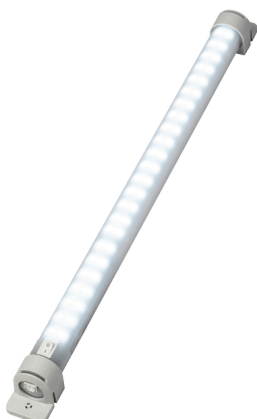

LED ENCLOSURE LAMP

LED 022

The optimum lamp for enclosures: the compact and powerful Varioline LED enclosure lamp. With up to 1700 Lm luminous flux for good visibility and work safety in large enclosures. The glare-free, 360° rotatable light body is equipped with mid-power LEDs. Long, maintenance-free service life of 60,000 hours.

- Switching options: PIR motion detector, on/off switch, without switch (prepared for external switch)
- Magnet or screw fixing
- Integrated power unit, daisy chain
- Available in two lengths: 400 and 600 mm
- Emitted luminous colour 6,500 K (daylight); angle of radiation 120°