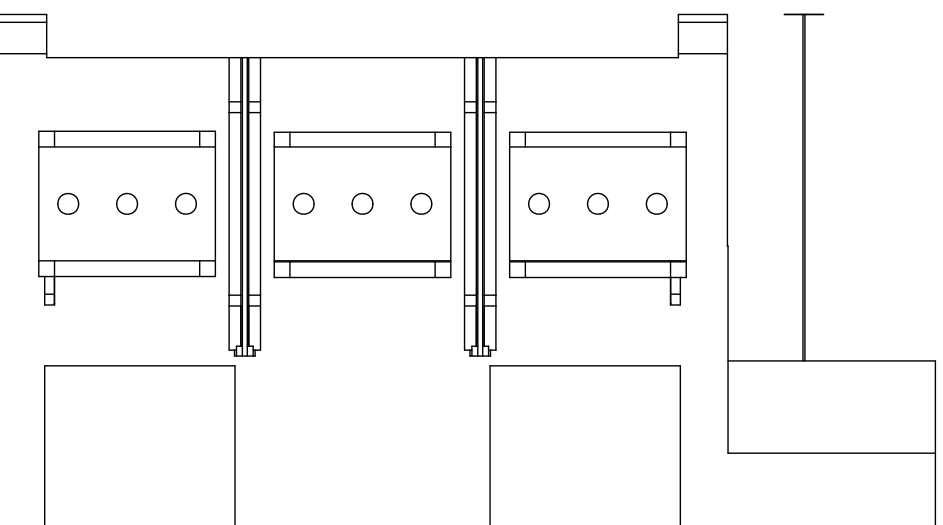

Contents

	Page
1 2D Views	2
2 Configuration settings	4
3 Contact information	5

1 2D Views

socomec

2 Configuration settings

Configuration	
Part Number	41AC3320
Description	SIRCOVER 3X3200A F

Bill of Materials Data	
Manufacturer	SOCOMECC
Description	SIRCOVER 3X3200A F
Part Number	41AC3320
Control operator	Manual External : S5
Number of poles	3
Rated current	3200
Type	Manual I-0-II
Body size	B8