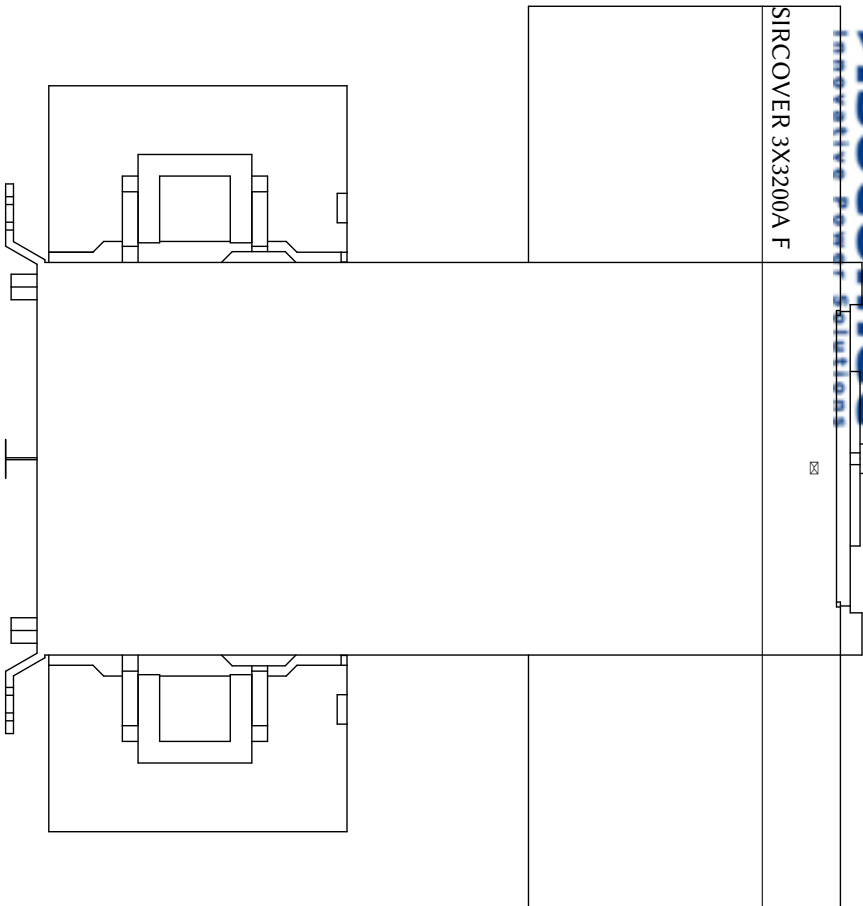

Contents

	Page
1 2D Views	2
2 Configuration settings	4
3 Contact information	5

1 2D Views

socomec

2 Configuration settings

Configuration	
Part Number	41AC3320
Description	SIRCOVER 3X3200A F

Bill of Materials Data	
Manufacturer	SOCOMECC
Description	SIRCOVER 3X3200A F
Part Number	41AC3320
Control operator	Manual External : S5
Number of poles	3
Rated current	3200
Type	Manual I-0-II
Body size	B8