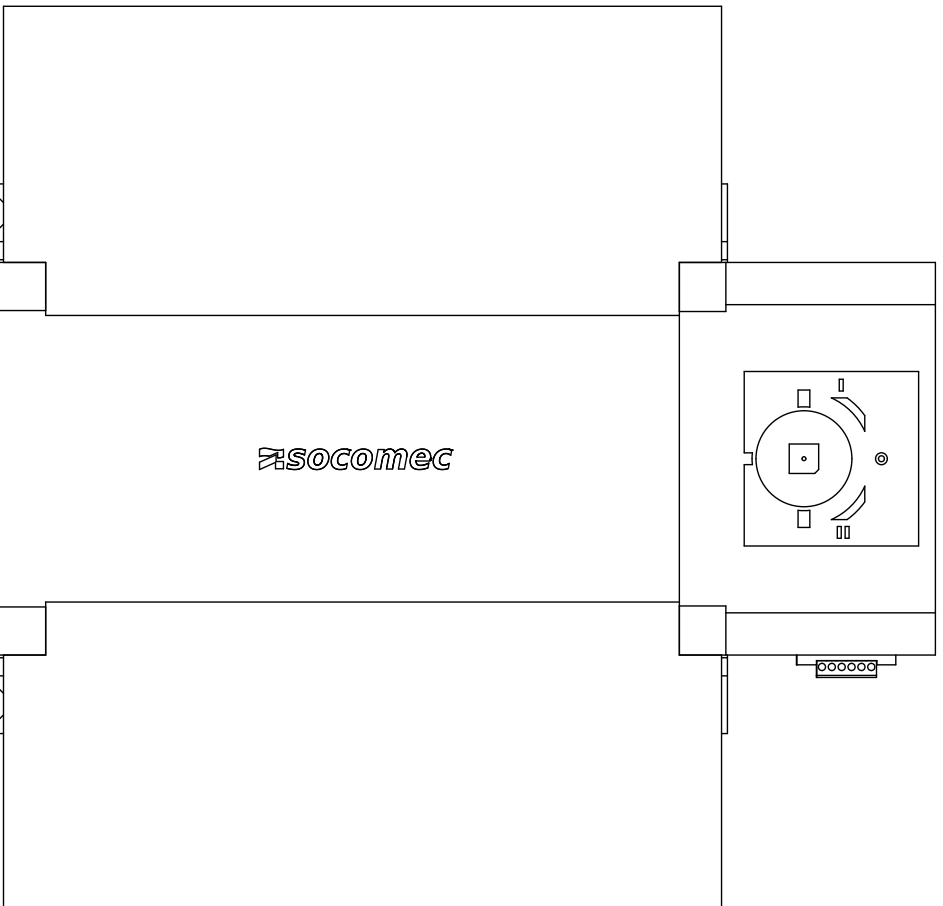

Contents

	Page
1 2D Views	2
2 Configuration settings	4
3 Contact information	5

1 2D Views

socomec

2 Configuration settings

Configuration	
Part Number	41AC3320
Description	SIRCOVER 3X3200A F

Bill of Materials Data	
Manufacturer	SOCOMECC
Description	SIRCOVER 3X3200A F
Part Number	41AC3320
Control operator	Manual External : S5
Number of poles	3
Rated current	3200
Type	Manual I-0-II
Body size	B8