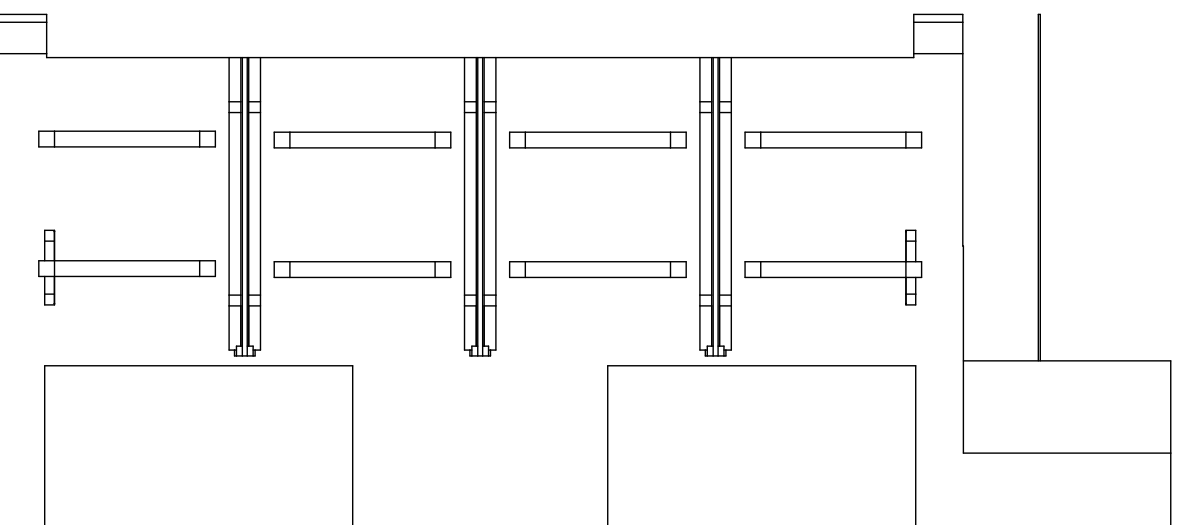

Contents

	Page
1 2D Views	2
2 Configuration settings	4
3 Contact information	5

1 2D Views

2 Configuration settings

Configuration	
Part Number	41AC4250
Description	SIRCOVER 4X2500A F

Bill of Materials Data	
Manufacturer	SOCOMECC
Description	SIRCOVER 4X2500A F
Part Number	41AC4250
Control operator	Manual External : S5
Number of poles	4
Rated current	2500
Type	Manual I-0-II
Body size	B8