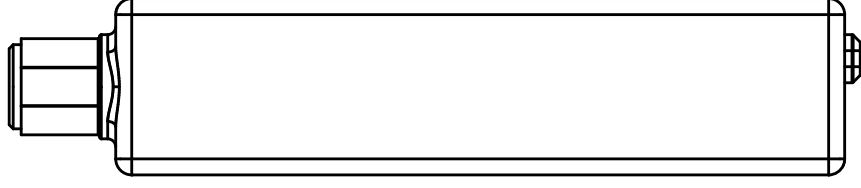

Contents

	Page
1 2D Views	2
2 Configuration settings	3
3 Contact information	4

1 2D Views

2 Configuration settings

Configuration	
Selection	Type
Type	RSS 36-I2-SD-ST

Bill of Materials Data	
Manufacturer	K.A. Schmersal GmbH & Co. KG
Description	Safety sensor RSS36
Part number	101218833
Selection	RSS 36-I2-SD-ST