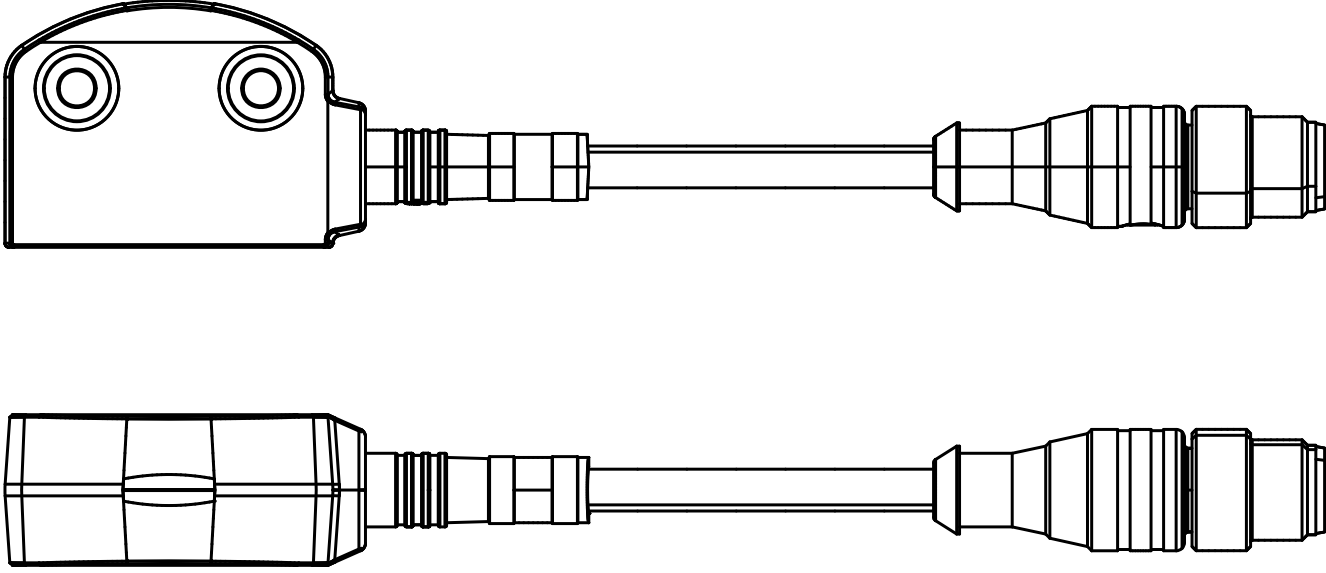

## Contents

	<b>Page</b>
<b>1 2D Views</b>	<b>2</b>
<b>2 Configuration settings</b>	<b>3</b>
<b>3 Contact information</b>	<b>4</b>

## 1 2D Views

## 2 Configuration settings

Configuration	
Selection	Type
Type	RSS260-I2-LSTM12-5-0,25M

Bill of Materials Data	
Manufacturer	K.A. Schmersal GmbH & Co. KG
Description	Safety sensor RSS260
Part number	103015321
Selection	RSS260-I2-LSTM12-5-0,25M