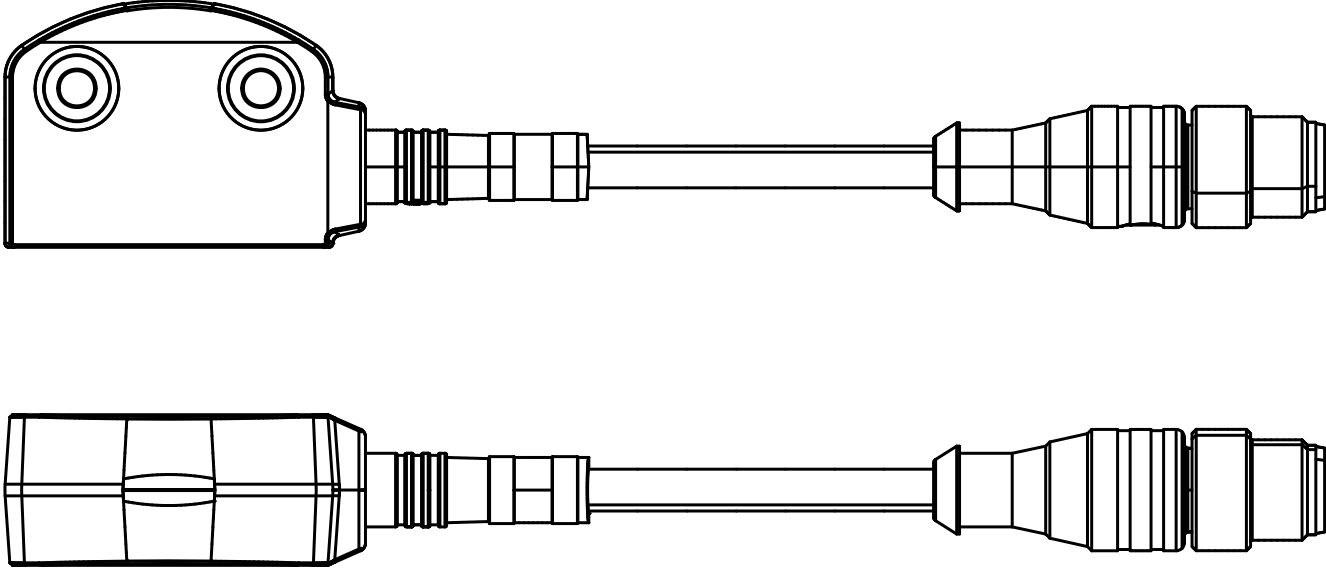

## Contents

	<b>Page</b>
<b>1 2D Views</b>	<b>2</b>
<b>2 Configuration settings</b>	<b>3</b>
<b>3 Contact information</b>	<b>4</b>

## 1 2D Views

## 2 Configuration settings

Configuration	
Selection	Type
Type	RSS260-D-LSTM12-8-0,25M

Bill of Materials Data	
Manufacturer	K.A. Schmersal GmbH & Co. KG
Description	Safety sensor RSS260
Part number	103013285
Selection	RSS260-D-LSTM12-8-0,25M