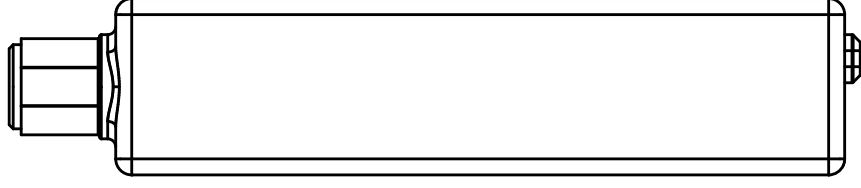

Contents

	Page
1 2D Views	2
2 Configuration settings	3
3 Contact information	4

1 2D Views

2 Configuration settings

Configuration	
Selection	Type
Type	RSS 36-I2-SD-R-ST

Bill of Materials Data	
Manufacturer	K.A. Schmersal GmbH & Co. KG
Description	Safety sensor RSS36
Part number	101218832
Selection	RSS 36-I2-SD-R-ST